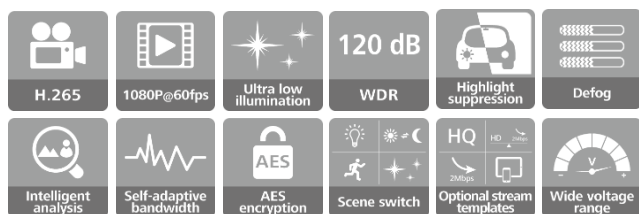

### Features

- 1/1.8" progressive scan CMOS
- Dual-channel 1080p HD video encoding
- H.265/H.264 HD low-bit-rate encoding
- Automatic ICR, day/night surveillance, and image enhancement in low illumination conditions
- Ultra Wide Dynamic Range (WDR)
- Defogging
- Intelligent behavior analysis, audio analysis and metadata backhaul
- Super error concealment (SEC)
- Streams encrypted through AES
- Ultra wide operating voltage range, ultra wide operating temperature range
- PoE and AC/DC power supplies