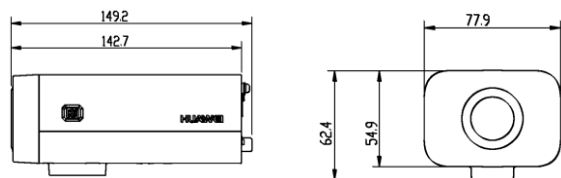

## 2MP Super starlight Box Camera

### Dimensions

Unit: mm